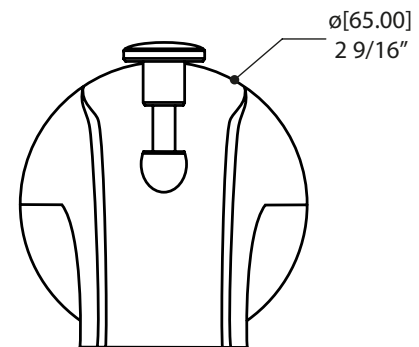

### SPÉCIFICATIONS | SPECIFICATIONS

<b>CARACTÉRISTIQUES</b>	bec rond de 5 5/16" Connection 1/2 sans filet (slip-fit)
<b>CHARACTERISTICS</b>	5 5/16" round spout Pull-button diverter 1/2" slip-fit inlet
<b>FINITION FINISH</b>	Chrome poli et Noir mat Polished chrome & Matte black
<b>CERTIFICATION</b>	 C <sup>®</sup>

## SPÉCIFICATIONS | SPECIFICATIONS

Projection CC du bec CC spout projection	4 1/2"
Projection totale du bec Total spout projection	5 3/4"
Hauteur totale Total height	13,88"