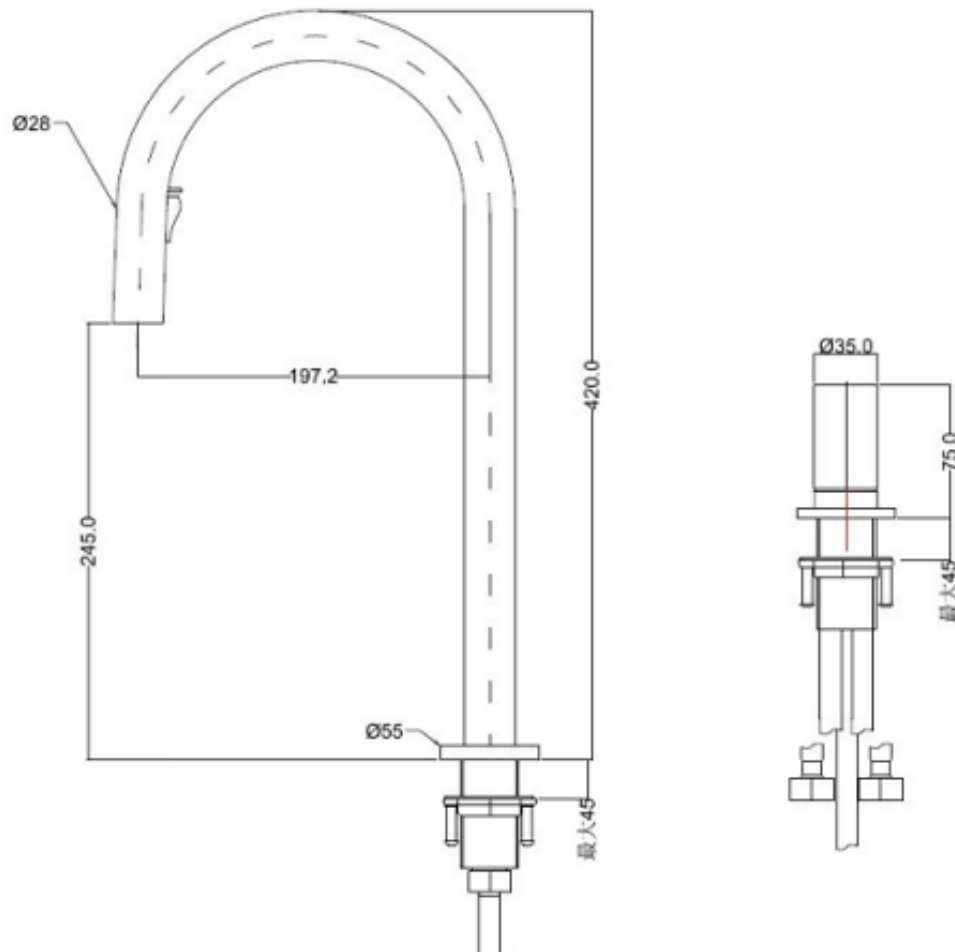

LINO - 1325

Robinet de cuisine monocommande
Single controll pull-down Kitchen faucet

GARANTIE LIMITÉE DE LIV Fixtures

Le produit est garanti contre les défauts de matériaux et de fabrications. Cette garantie sera en vigueur seulement si le robinet de cuisine a été utilisé conformément à son usage prévu. Le produit doit être utilisé dans un environnement résidentiel normal. La garantie limitée n'est pas transférable à un tiers. La garantie limitée peut comporter d'autres conditions et exclusions qui ne sont pas mentionnées. Il est donc recommandé de consulter la documentation officielle de garantie fournie par LIV.

LIV Fixtures LIMITED WARRANTY

The product is guaranteed against defects materials and manufacturing. This warranty will only be in effect if the kitchen faucet has been used for its intended purpose. The product should be used in a normal residential environment. The limited warranty is not transferable to any third party. The limited warranty may contain other conditions and exclusions which are not stated. It is therefore recommended to consult the official warranty documentation provided by LIV.

livfixtures.ca