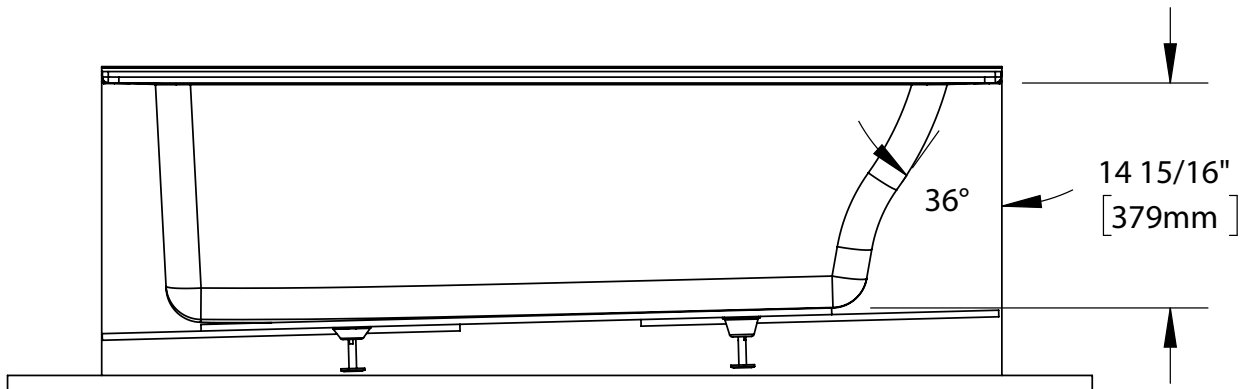

COVA 6032 IFS AFR ALCOVE

Baignoire
Bathtub

GARANTIE LIMITÉE DE LIV Fixtures

Le produit est garanti contre les défauts de matériaux et de fabrications. Cette garantie sera en vigueur seulement si la baignoire a été utilisé conformément à son usage prévu. Le produit doit être utilisé dans un environnement résidentiel normal. La garantie limitée n'est pas transférable à un tiers. La garantie limitée peut comporter d'autres conditions et exclusions qui ne sont pas mentionnées. Il est donc recommandé de consulter la documentation officielle de garantie fournie par LIV.

LIV Fixtures LIMITED WARRANTY

The product is guaranteed against defects materials and manufacturing. This warranty will only be in effect if the bathtub has been used for its intended purpose. The product should be used in a normal residential environment. The limited warranty is not transferable to any third party. The limited warranty may contain other conditions and exclusions which are not stated. It is therefore recommended to consult the official warranty documentation provided by LIV.

livfixtures.ca