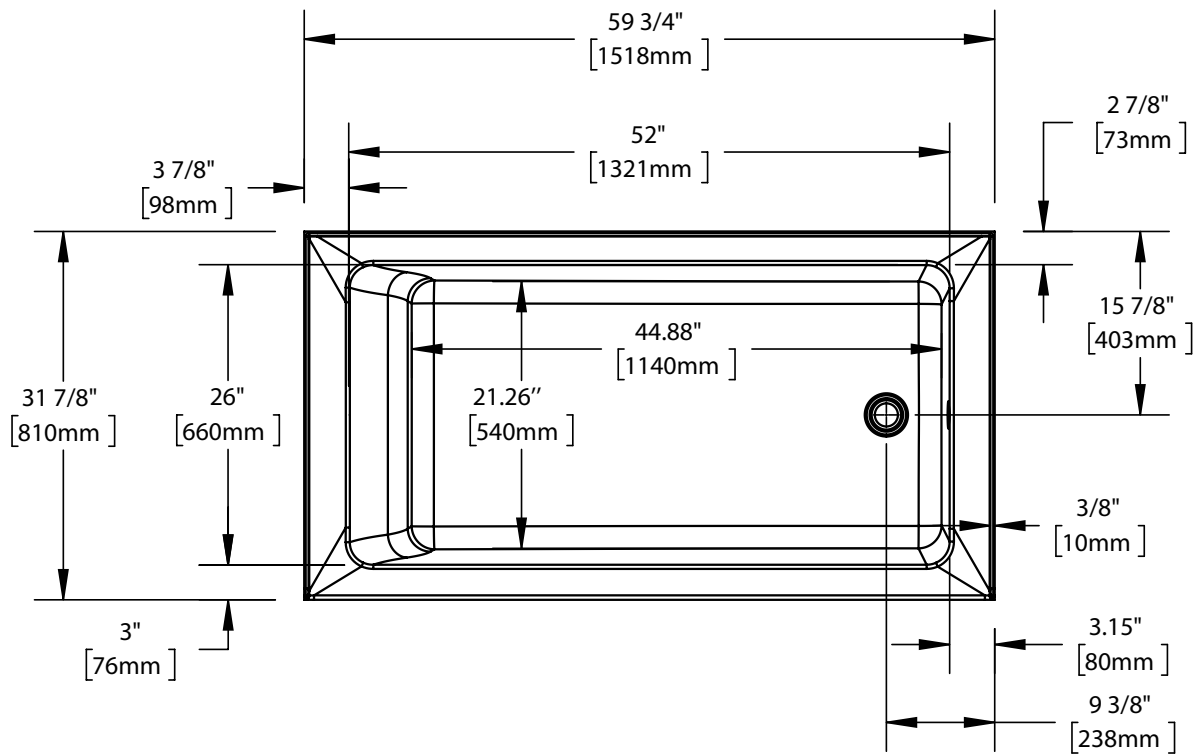

COVA 6032 IFS AFR ALCOVE

Baignoire
Bathtub