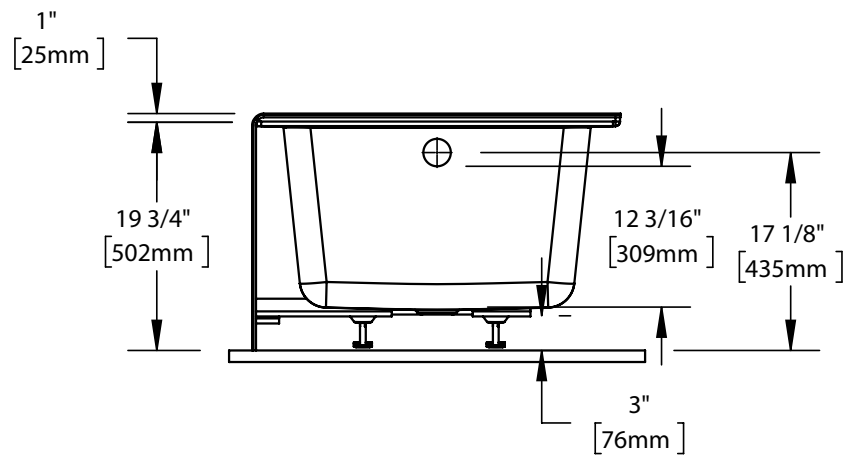

COVA 6032 IFS AFR ALCOVE

Baignoire
Bathtub