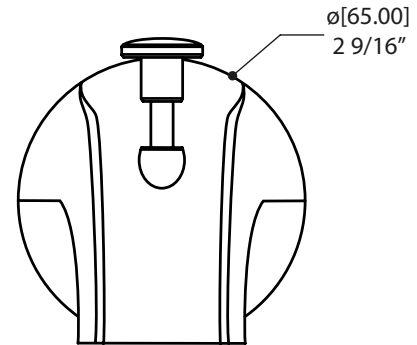

LIV60330-PC

Robinet de salle de bain
Bathroom faucet

SPÉCIFICATIONS | SPECIFICATIONS

CARACTÉRISTIQUES	bec rond de 5 5/16" Connection 1/2 sans filelet (slip-fit)
CHARACTERISTICS	5 5/16" round spout Pull-button diverter 1/2" slip-fit inlet
FINITION FINISH	Chrome poli Polished chrome
CERTIFICATION	 C [®]