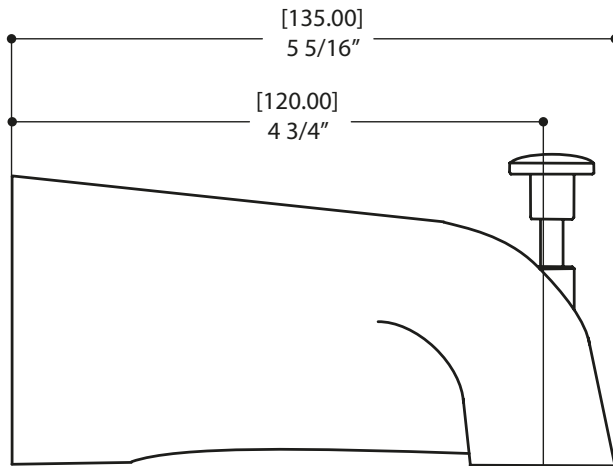

LIV60330-PC

Robinet de salle de bain
Bathroom faucet

SPÉCIFICATIONS | SPECIFICATIONS

CARACTÉRISTIQUES	bec rond de 5 5/16" Connection 1/2 sans filelet (slip-fit)
CHARACTERISTICS	5 5/16" round spout Pull-button diverter 1/2" slip-fit inlet
FINITION FINISH	Chrome poli Polished chrome
CERTIFICATION	 C [®]